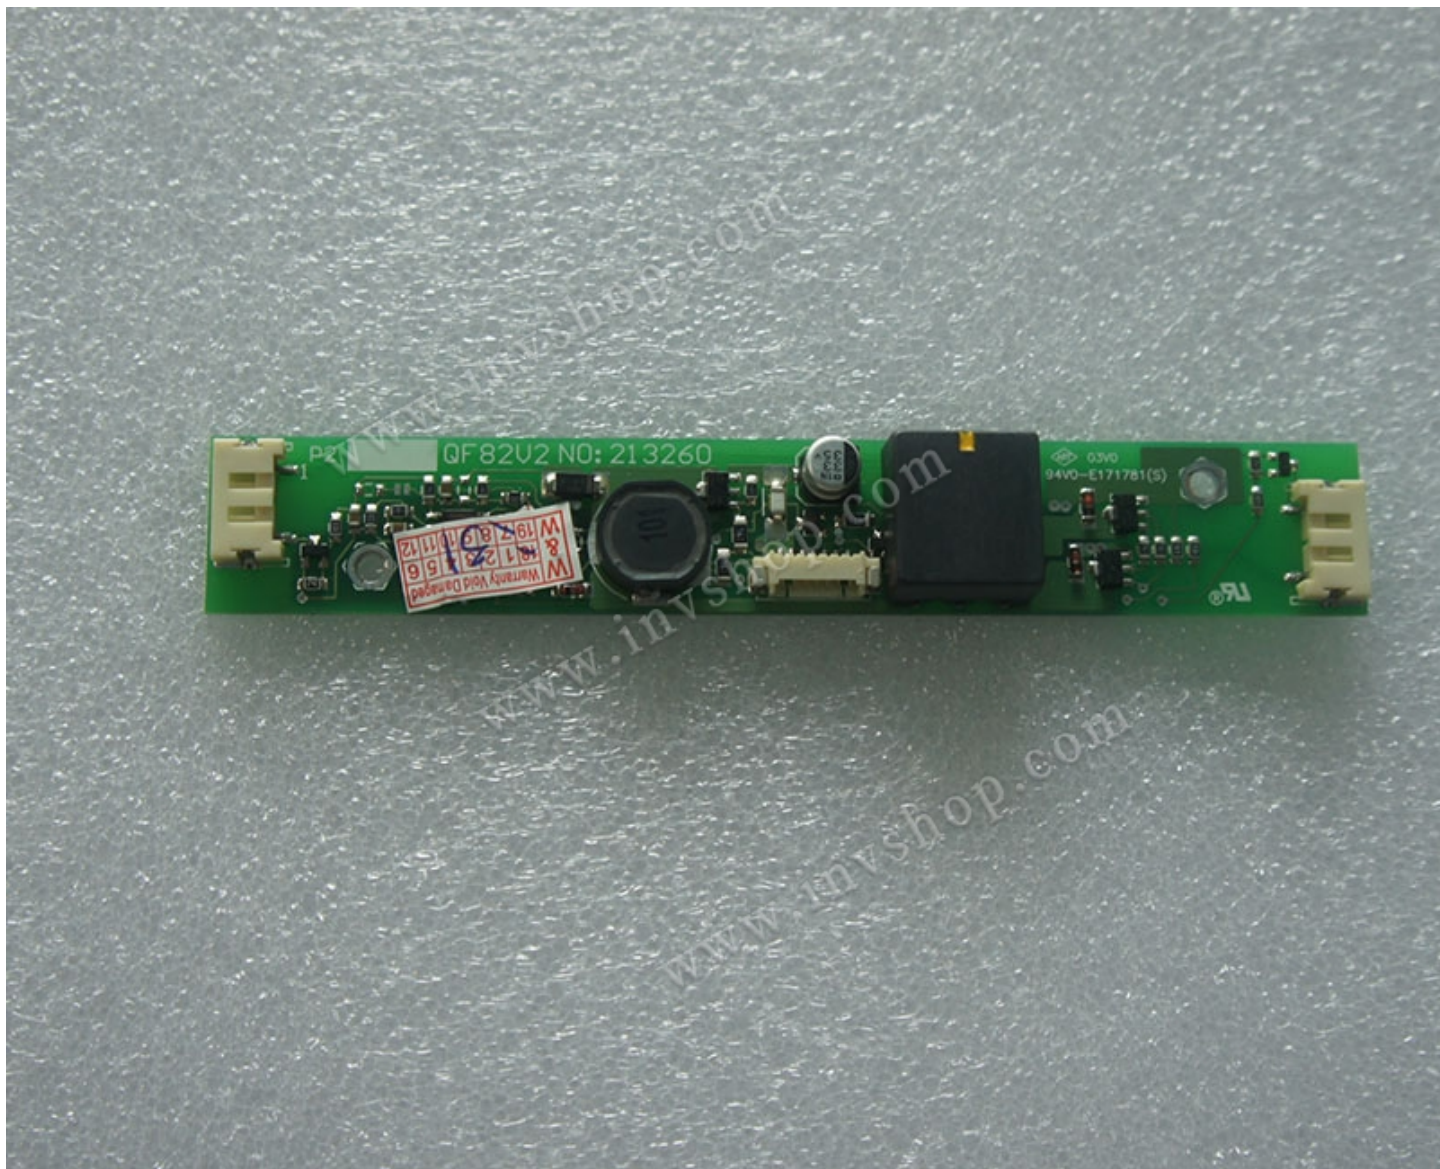

# QF82V2 LCD Inverter KOE Industrial Backlight Driver Board for Industrial LCD

Model	QF82V2
Brand	KOE
Category	<a href="#">lcd inverter</a>

Note:

Invshop recommends that you inquire with the original factory or its agents about the latest production status and technical information about QF82V2. The product parameters displayed on Invshop are entered by Invshop engineers according to the specifications, and efforts have been made to minimize errors, but we cannot guarantee the complete correctness of the parameters. Please refer to the specification sheet!