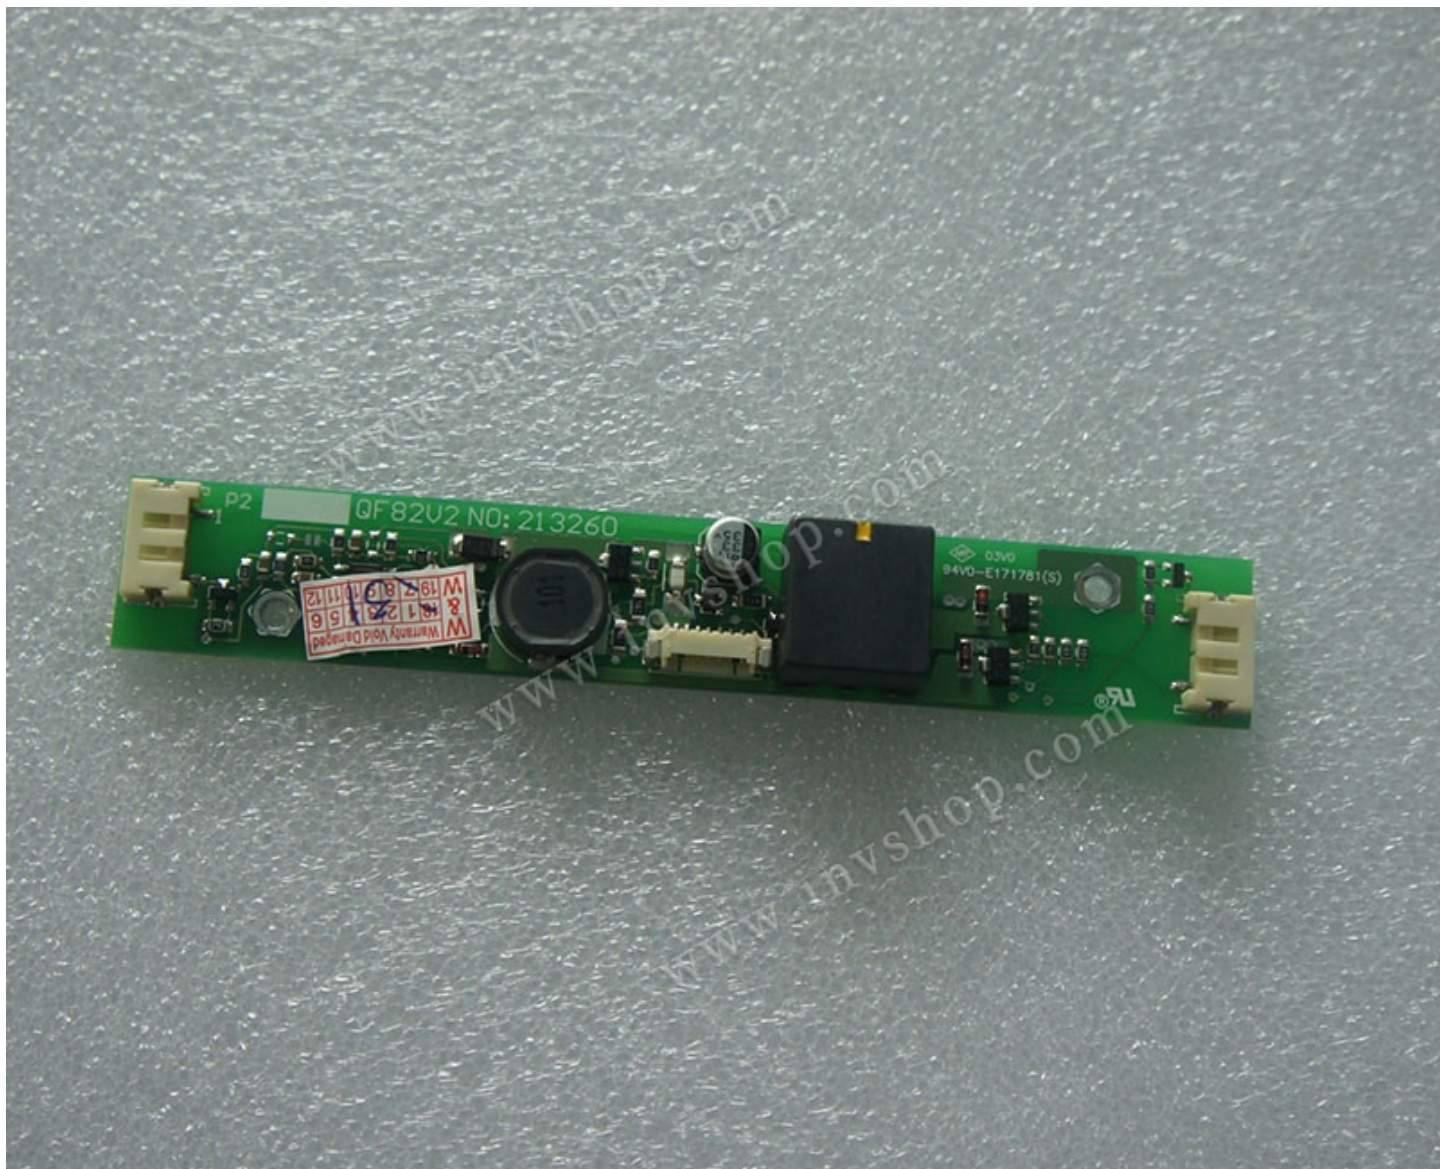

# QF82V2 LCD Inverter KOE Industrial Backlight Driver Board for Industrial LCD

Model	QF82V2
Brand	KOE
Category	<a href="#">lcd inverter</a>

Note:

Invshop recommends that you inquire with the original factory or its agents about the latest production status and technical information about QF82V2. The product parameters displayed on Invshop are entered by Invshop engineers according to the specifications, and efforts have been made to minimize errors, but we cannot guarantee the complete correctness of the parameters. Please refer to the specification sheet!