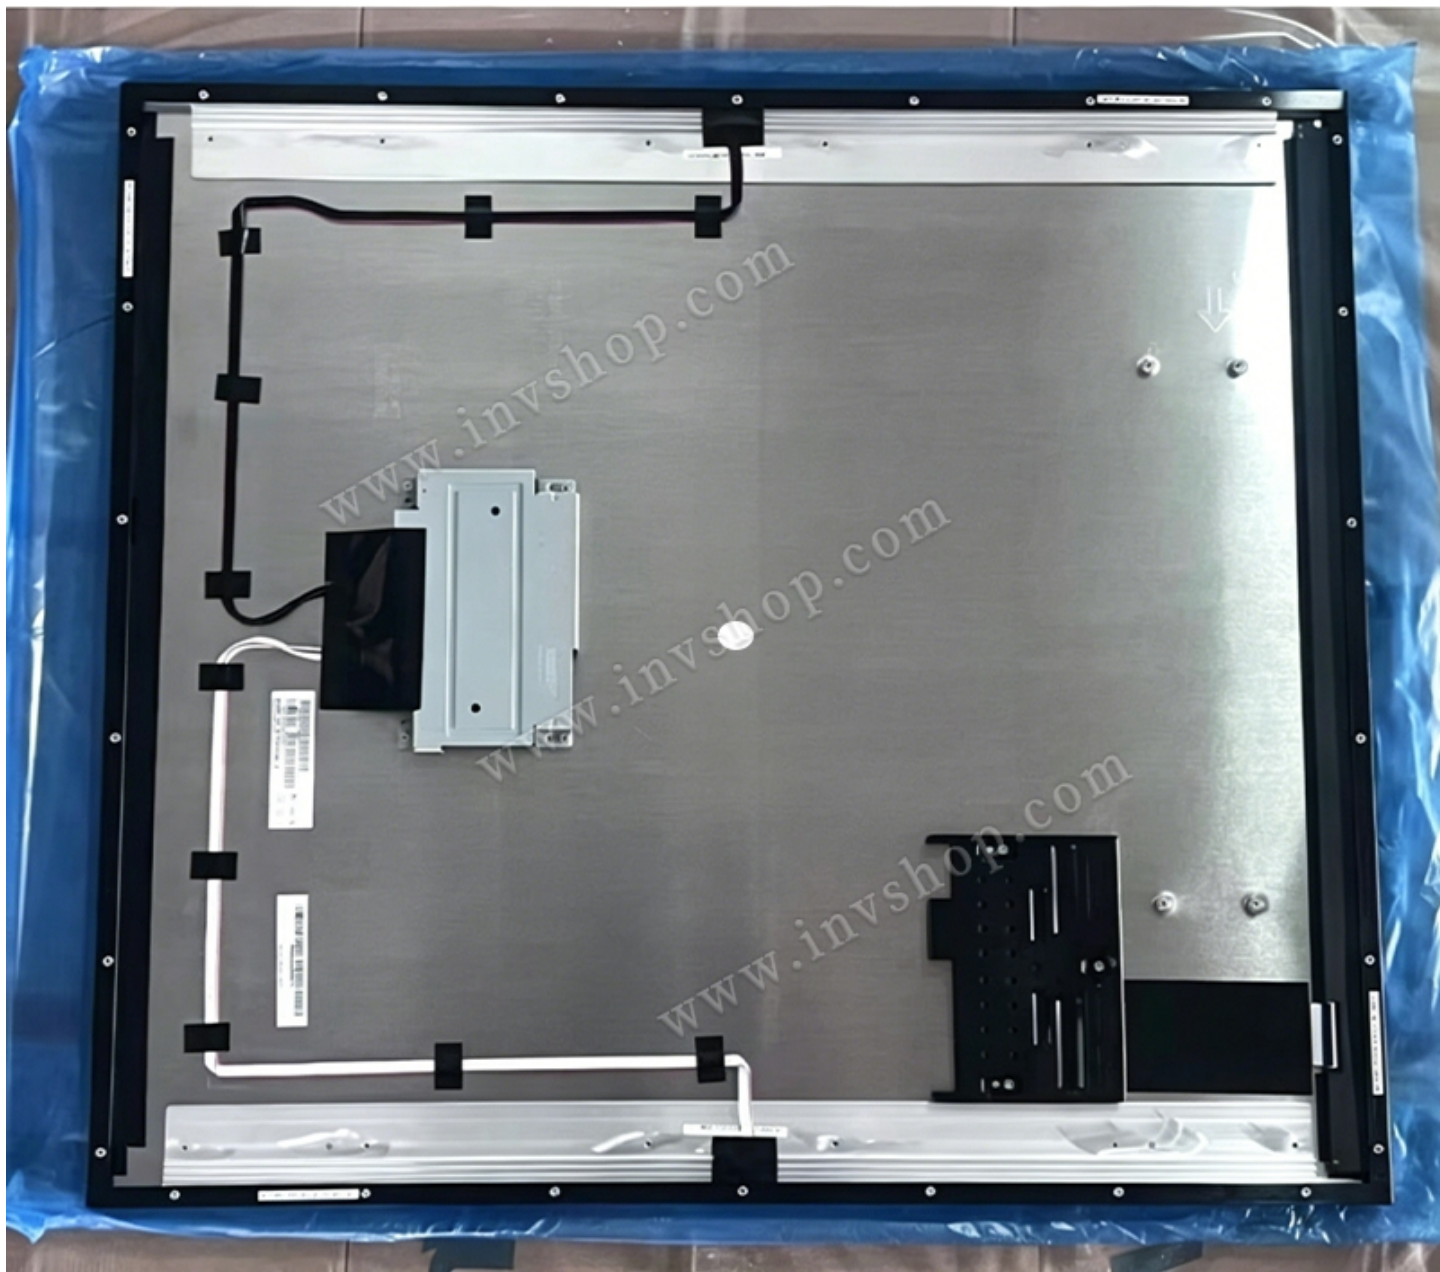

<https://www.invshop.com>

<https://www.invshop.com>