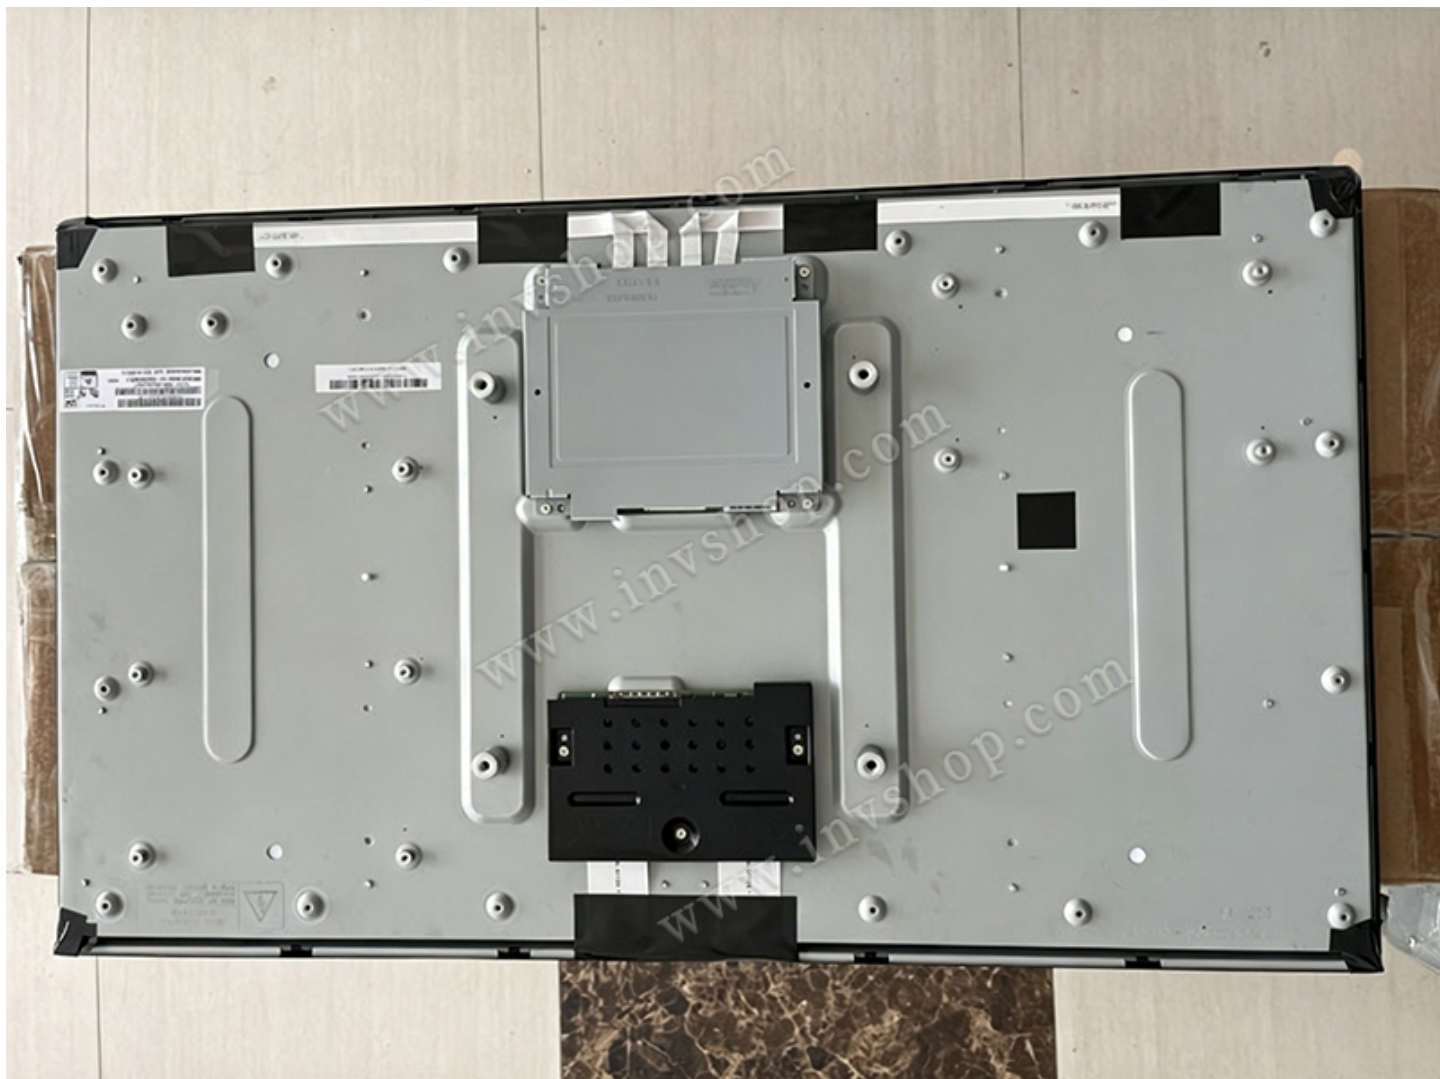

<https://www.invshop.com>

<https://www.invshop.com>