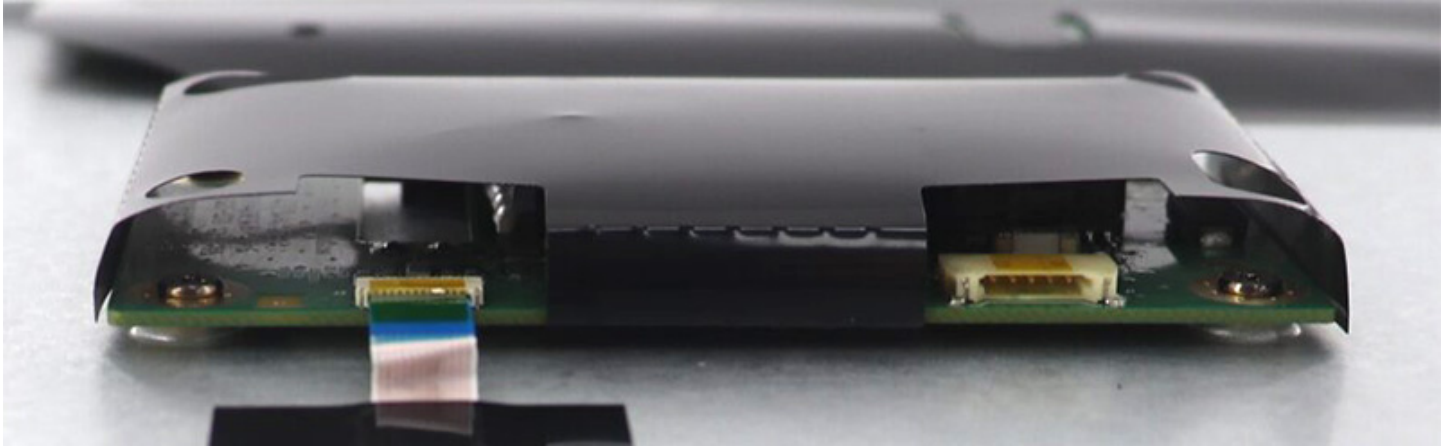

<https://www.invshop.com>

<https://www.invshop.com>